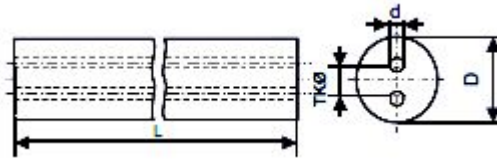

双直孔硬质合金圆棒

D 直径 (mm)	L 长度 (mm)	TK 孔距 (mm)	d 孔径 (mm)	EMT100
5.25 -0.05/+0.15	330 +5.0	2.0	0.90	●
6.30 -0.05/+0.20	330 +5.0	1.10	0.50	●
6.30 -0.05/+0.20	330 +5.0	1.70	0.80	●
6.30 -0.05/+0.20	330 +5.0	2.00	0.90	●
6.30 -0.05/+0.20	330 +5.0	2.30	0.90	●
6.30 -0.05/+0.20	330 +5.0	2.40	1.20	●
6.30 -0.05/+0.20	330 +5.0	3.00	0.90	●
6.30 -0.05/+0.20	330 +5.0	3.00	1.20	●
7.30 -0.05/+0.20	330 +5.0	2.00	0.90	●
8.30 -0.05/+0.20	330 +5.0	1.70	0.80	●
8.30 -0.05/+0.20	330 +5.0	2.00	0.90	●
8.30 -0.05/+0.20	330 +5.0	2.60	1.20	●
8.30 -0.05/+0.20	330 +5.0	3.00	1.20	●
8.30 -0.05/+0.20	330 +5.0	3.30	0.90	●
8.30 -0.05/+0.20	330 +5.0	3.50	1.50	●
8.30 -0.05/+0.20	330 +5.0	4.00	0.90	●
8.30 -0.05/+0.20	330 +5.0	4.00	1.20	●
10.30 -0.05/+0.20	330 +5.0	1.70	0.80	●
10.30 -0.05/+0.20	330 +5.0	2.60	1.20	●
10.30 -0.05/+0.20	330 +5.0	3.50	1.50	●
10.30 -0.05/+0.20	330 +5.0	4.00	1.50	●
10.30 -0.05/+0.20	330 +5.0	5.00	1.20	●
10.30 -0.05/+0.20	330 +5.0	5.00	2.00	●
11.30 -0.05/+0.25	330 +5.0	3.50	1.50	●
12.30 -0.05/+0.25	330 +5.0	3.50	0.90	●
12.30 -0.05/+0.25	330 +5.0	3.50	1.50	●
12.30 -0.05/+0.25	330 +5.0	4.00	1.50	●
12.30 -0.05/+0.25	330 +5.0	4.40	2.00	●
12.30 -0.05/+0.25	330 +5.0	5.00	2.00	●
12.30 -0.05/+0.25	330 +5.0	6.20	1.50	●
12.30 -0.05/+0.25	330 +5.0	6.20	2.00	●
14.30 -0.05/+0.25	330 +5.0	2.60	0.90	●
14.30 -0.05/+0.25	330 +5.0	3.50	1.50	●
14.30 -0.05/+0.25	330 +5.0	5.00	2.00	●
14.30 -0.05/+0.25	330 +5.0	7.00	1.50	●
14.30 -0.05/+0.25	330 +5.0	7.00	2.00	●